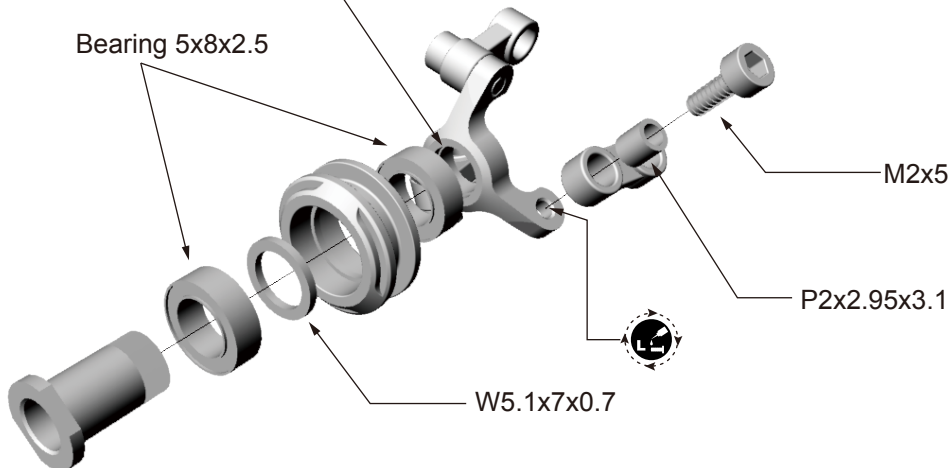

Apply general thread lock.  
Tighten screw and apply  
thread lock.

一般型止鬆劑  
鎖緊螺絲並確認上膠

若六角扳手有磨損的情況下，可使用M2x4半圓頭螺絲  
The M2x2 socket set screw can be replace by M2x4 socket head button screw if the Hexagon Wrench is frayed.

Apply general thread lock.  
一般型止鬆劑

示意圖  
illustration