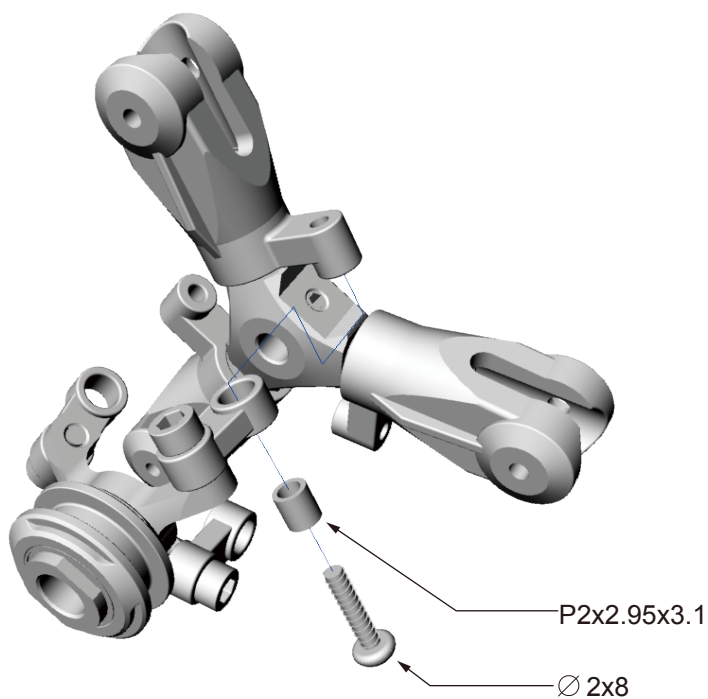

Apply general thread lock.  
Tighten screw and apply  
thread lock.

一般型止鬆劑  
鎖緊螺絲並確認上膠

若六角扳手有磨損的情況下，可使用M2x4半圓頭螺絲  
The M2x2 socket set screw can be replace by M2x4 socket head button screw if the Hexagon Wrench is frayed.

Apply general thread lock.  
一般型止鬆劑

示意圖  
illustration