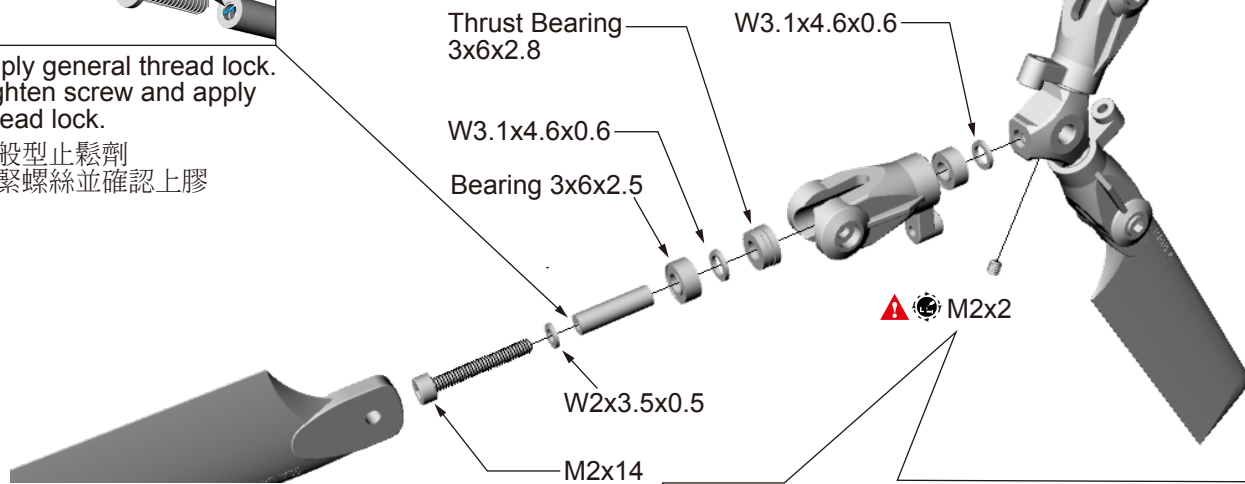

Apply general thread lock.  
Tighten screw and apply  
thread lock.

一般型止鬆劑  
鎖緊螺絲並確認上膠

若六角扳手有磨損的情況下，可使用M2x4半圓頭螺絲  
The M2x2 socket set screw can be replace by M2x4 socket head button screw if the Hexagon Wrench is frayed.

Apply general thread lock.  
一般型止鬆劑

示意圖  
illustration