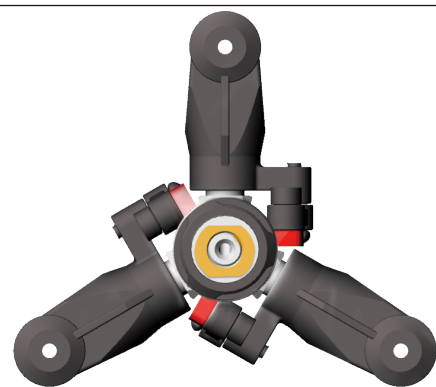

Apply general thread lock.  
Tighten screw and apply  
thread lock.

一般型止鬆劑  
鎖緊螺絲並確認上膠

若六角扳手有磨損的情況下，可使用M2x4半圓頭螺絲  
The M2x2 socket set screw can be replace by M2x4 socket head button screw if the Hexagon Wrench is frayed.

Apply general thread lock.  
一般型止鬆劑

示意圖  
illustration